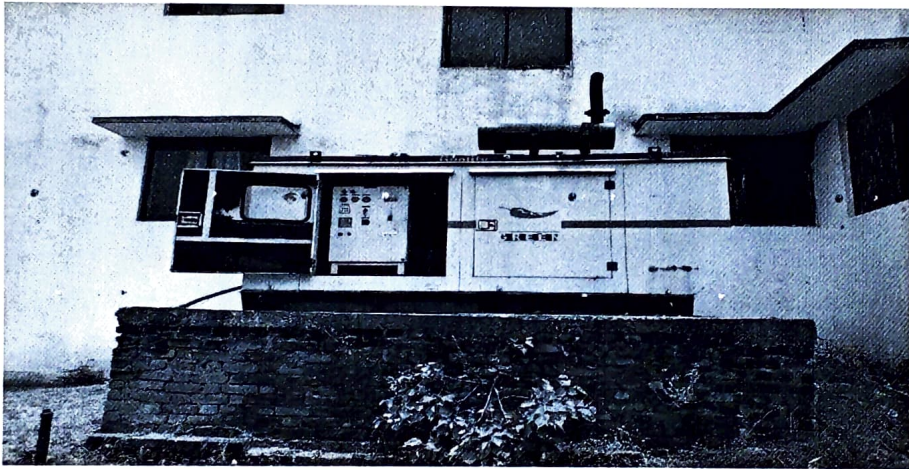

## **Backup Electric Supply**

- 100% power backup with H.T.Power supply.
- College has well equipped 63KVA Generator that can support 24 hours uninterrupted power supply. Generator facility is given to each and every corner of the college, which includes laboratories, class rooms, library, hostel, and canteen.